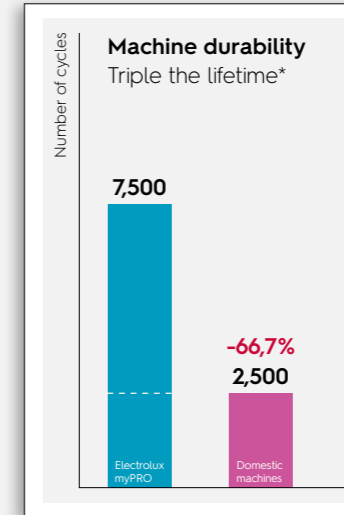

How it works

- **Triple the lifetime* with 7,500 cycles**
  - More durable construction with professional components
- **Up to 50% faster* processes¹**
  - Save time: normal 60 °C programs take only 82 minutes (starting with cold water at 15 °C)
  - Using the hot water inlet cuts cycle time by an extra 12 minutes
- **Increased flexibility and process performance¹**
  - Professional programs to meet every need, for top quality results
  - Higher hygiene and cleanliness with dedicated disinfection and special mop programs for microfibre mops and cloths
- **Trouble-free operation**
  - Easy plug-and-play installation with pump drain
  - Gravity drain valve model¹ for the most demanding applications²
  - Optional direct connection from condensed water tank² to drain for instant discharge
- **Less vibration and noise***
  - Highly effective shock absorbance system and optimally balanced components and panelling¹
  - Below 50 dB in the washing process

Based on tests made at Electrolux laboratory.